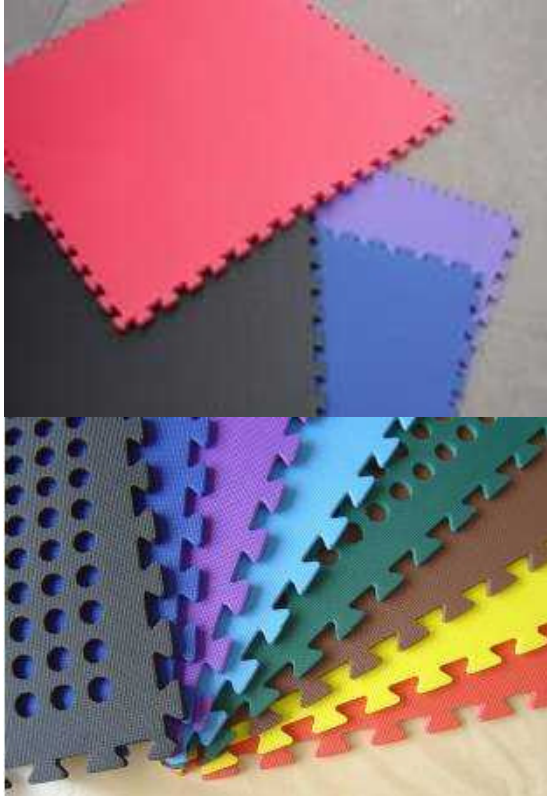

Gym Mats

Soft Range – Gym Mat 45

EVA Block Foam
 Density: 45kg/m³
 4 Interlocking Sides
 Patterned Top Surface
 Very Soft and Good
 Recovery

Product	Colour	Product Code
Interlocking Tile 1000x1000x20mm	Blue	530.07403
Interlocking Tile 1000x1000x30mm	Blue	530.07404
Edge for tile 20mm thick	Blue	530.07406
Edge for tile 30mm thick	Blue	530.07405
Corner for tile 20mm thick	Blue	530.07407
Corner for tile 30mm thick	Blue	530.07408

MEDIUM RANGE – GYM MAT 75

EVA Block Foam
 Density: 75kg/m³
 4 Interlocking Sides
 Patterned Top Surface
 Approved to AS/NZS
 4422:1996

*Gym Mat 75
 36mm thick
 mats have
 been tested
 and proven
 to Australian
 Softfall
 Standards
 (AS/NZS
 422:1996).
 They pass
 with a 1.2m
 Critical Fall
 Height.*

*Note: These mats are not recommended for use in direct sunlight.

HARD RANGE – GYM MAT 160

EVA Block Foam
 Density: 160kg/m3
 4 Interlocking Sides
 Patterned Top Surface or
 With Holes

Product	Colour	Product Code
Interlocking Tile 1000x1000x20mm Solid	Blue, Black, Terracotta	530.07397
Interlocking Tile 600x600x12mm Solid	Blue, Black, Green, Red Yellow, Purple	530.07392
Interlocking Tile 600x600x12mm With Holes	Blue, Black, Green, Red Yellow, Purple	530.07390
Edge for tile 20mm thick	Blue, Black, Terracotta	530.07396
Edge for tile 12mm thick	Blue, Black, Green, Red Yellow, Purple	530.07393
Corner for tile 20mm thick	Blue, Black, Terracotta	530.07395
Corner for tile 12mm thick	Blue, Black, Green, Red Yellow, Purple	530.07394

*Note: These mats are not recommended for use in direct sunlight.

Recycled Rubber Tiles

AREOSUPER SAVER TILE

- Re-cycled rubber type composite
- 1000x1000x15mm tile with bevelled edges.
- Tiles have been tested and proven to Australian Softfall Standards (AS/NZS 422:1996). A 15mm thick tile is rated to a 0.6mtr critical fall.
- Suitable for playgrounds in-door and outdoor use.
- Available in Blue, Green and Brown
- Product Specification available